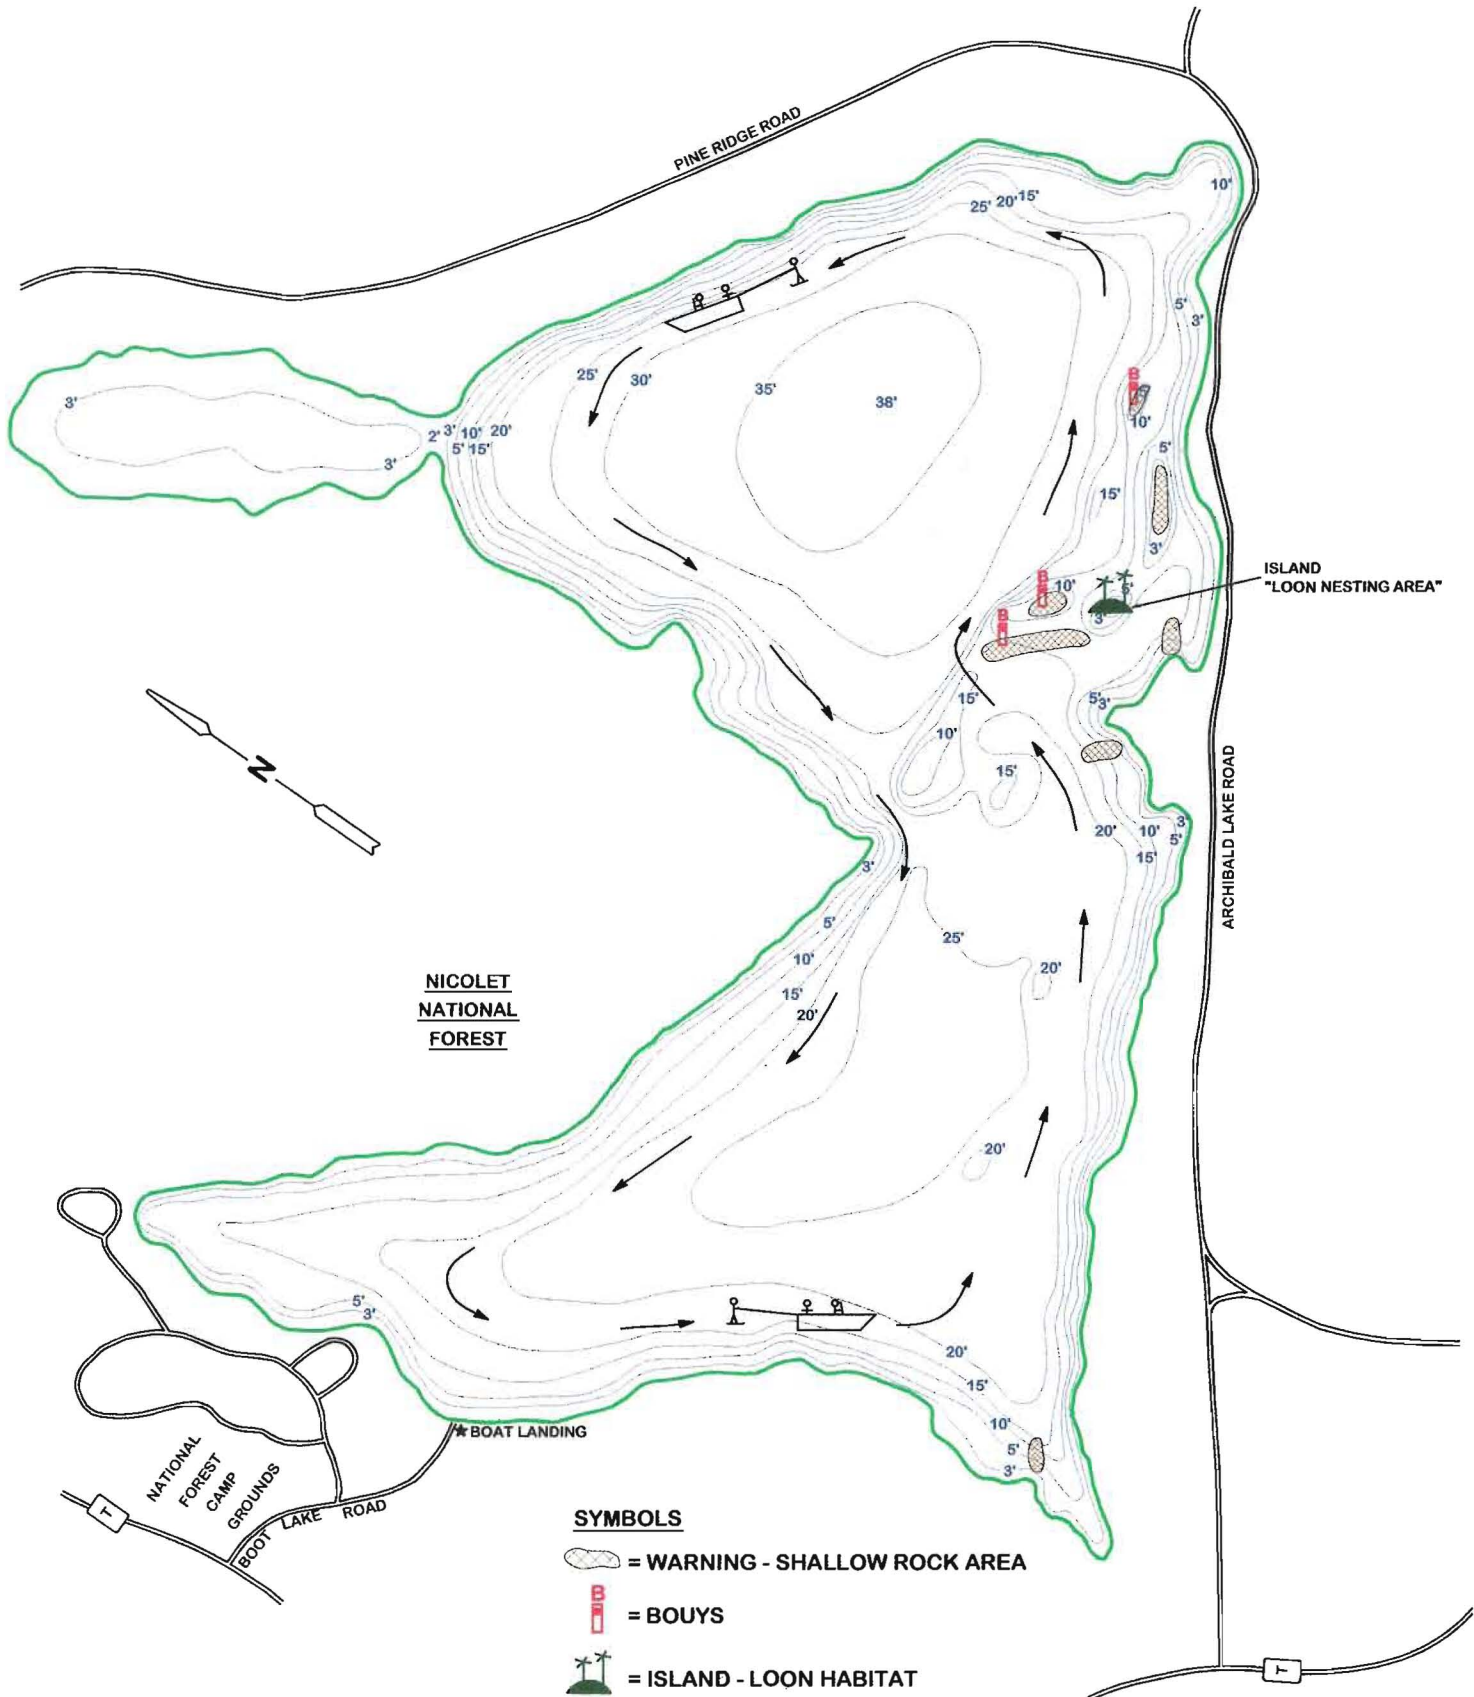

# NO WAKE

ALL MOTOR DRIVEN CRAFT  
4:00PM - 11:00AM  
DOTY TOWN ORDINANCE #16

BOATING - SKIING - TUBING  
COUNTER CLOCKWISE ROTATION  
MUST BE 100 FEET FROM SHORE